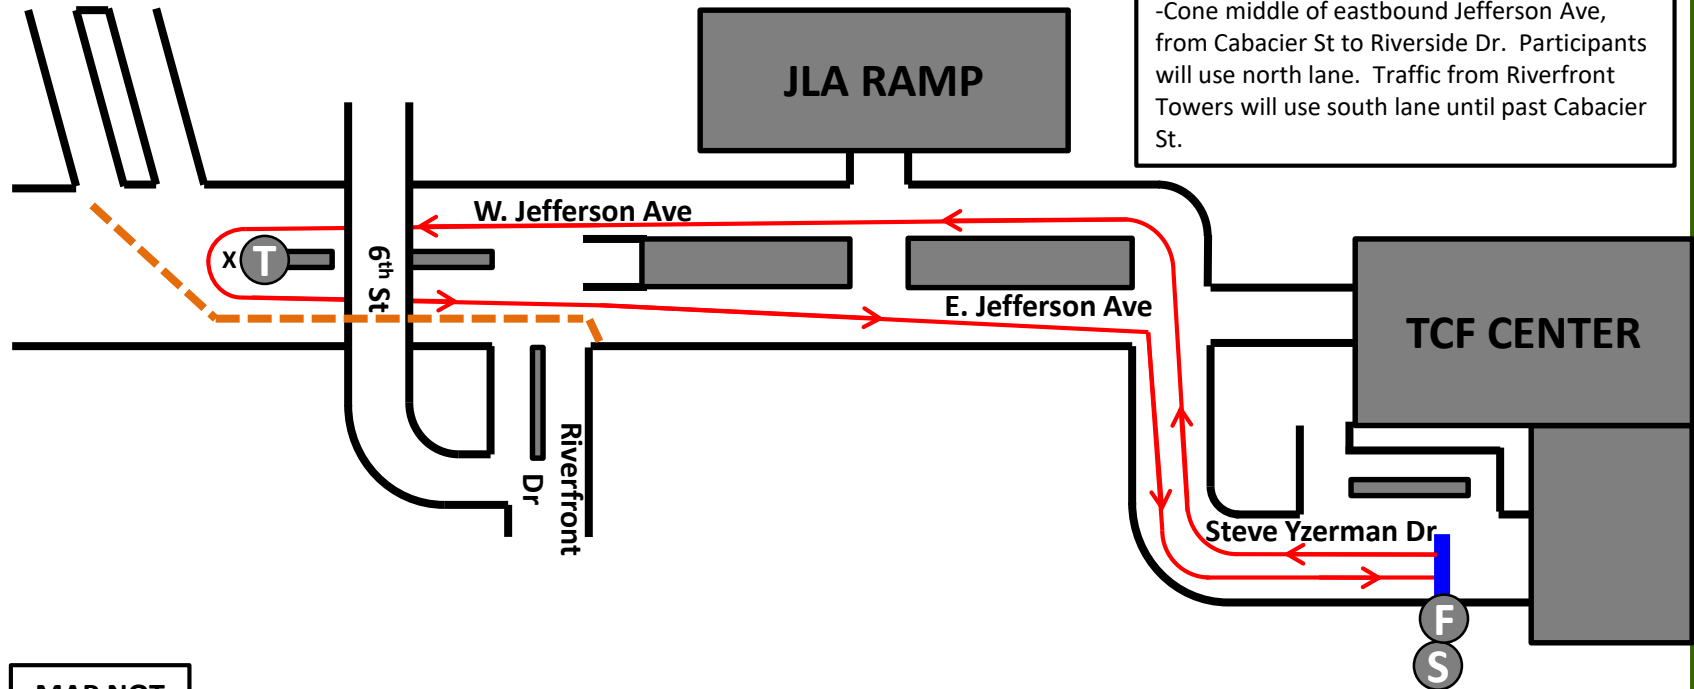

**Blue Cross
Blue Shield
Blue Care Network**
of Michigan

Mashed Potato Mile 2019

START-FINISH: Steve Yzerman Dr, west of TCF Center overhang.

TURNAROUND: W. Jefferson, west of the end of the curbed median, east of Cabacier St.

CONE INSTRUCTIONS – JEFFERSON AVE:

-Cone middle of eastbound Jefferson Ave, from Cabacier St to Riverside Dr. Participants will use north lane. Traffic from Riverfront Towers will use south lane until past Cabacier St.

MAP NOT TO SCALE