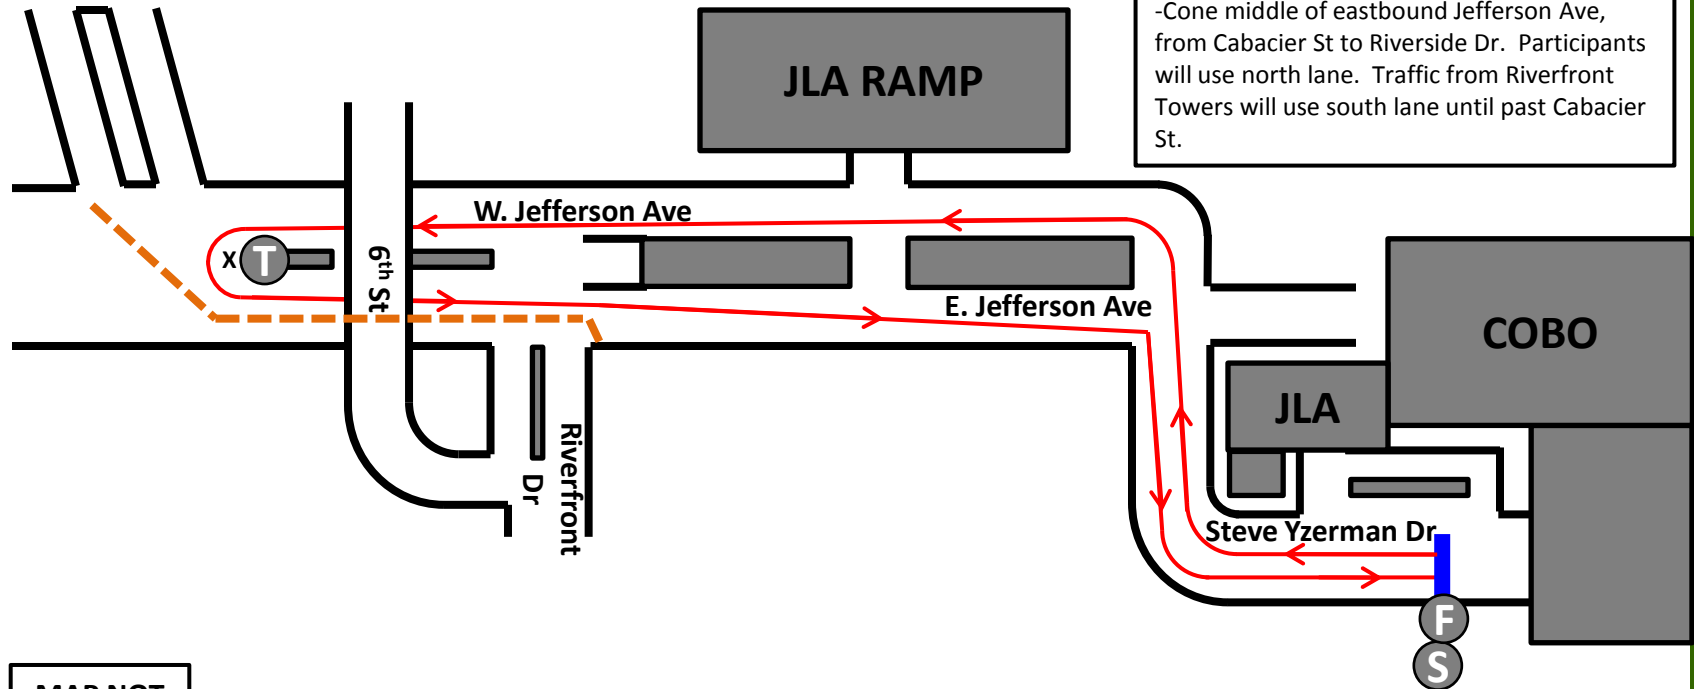

**Blue Cross
Blue Shield
Blue Care Network**
of Michigan

Mashed Potato Mile 2018

START-FINISH: Steve Yzerman Dr, west of Cobo Center overhang.

TURNAROUND: W. Jefferson, west of the end of the curbed median, east of Cabacier St.

CONE INSTRUCTIONS – JEFFERSON AVE:

-Cone middle of eastbound Jefferson Ave, from Cabacier St to Riverside Dr. Participants will use north lane. Traffic from Riverfront Towers will use south lane until past Cabacier St.

MAP NOT TO SCALE