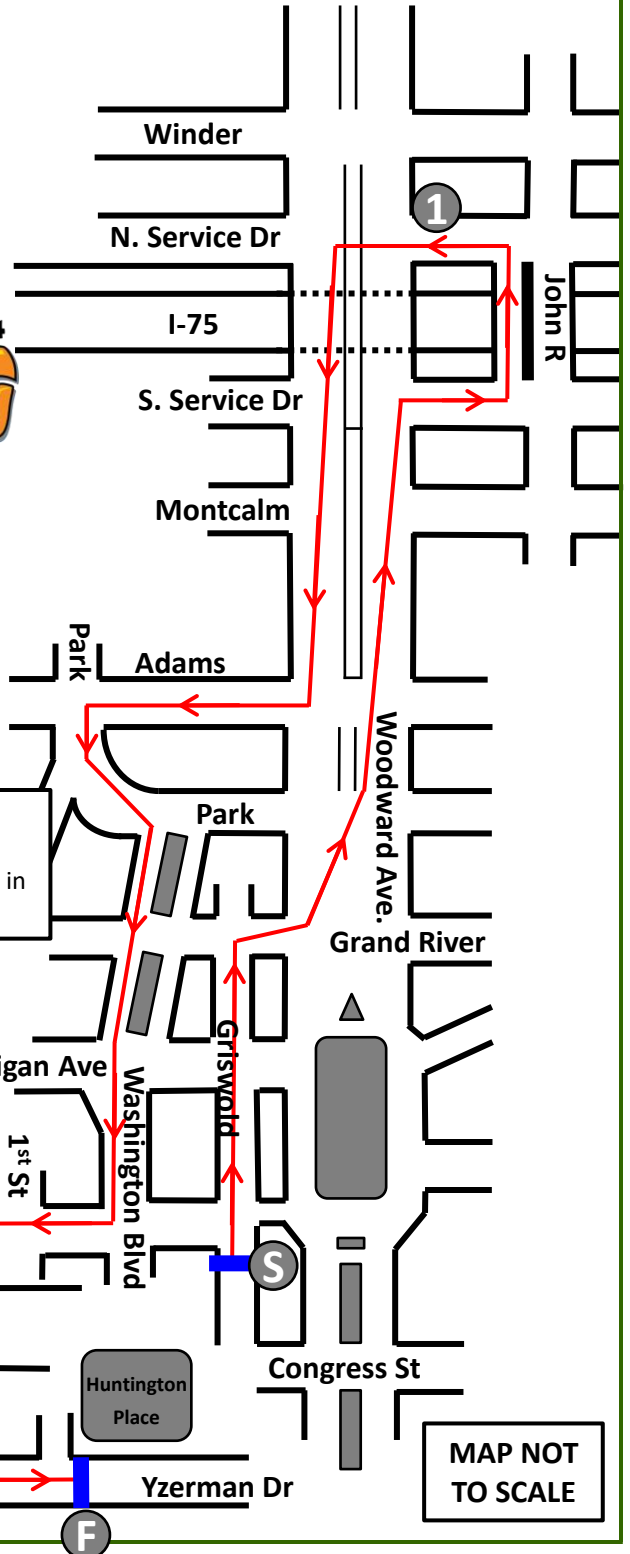

# Strategic Staffing Solutions 5K

Strategic Staffing Solutions

**LANE RESTRICTIONS – WOODWARD AVE:**  
-On Woodward Ave, between Park Ave and Warren Ave, keep right of boulevard or yellow left turn lane in both directions.

MAP NOT TO SCALE