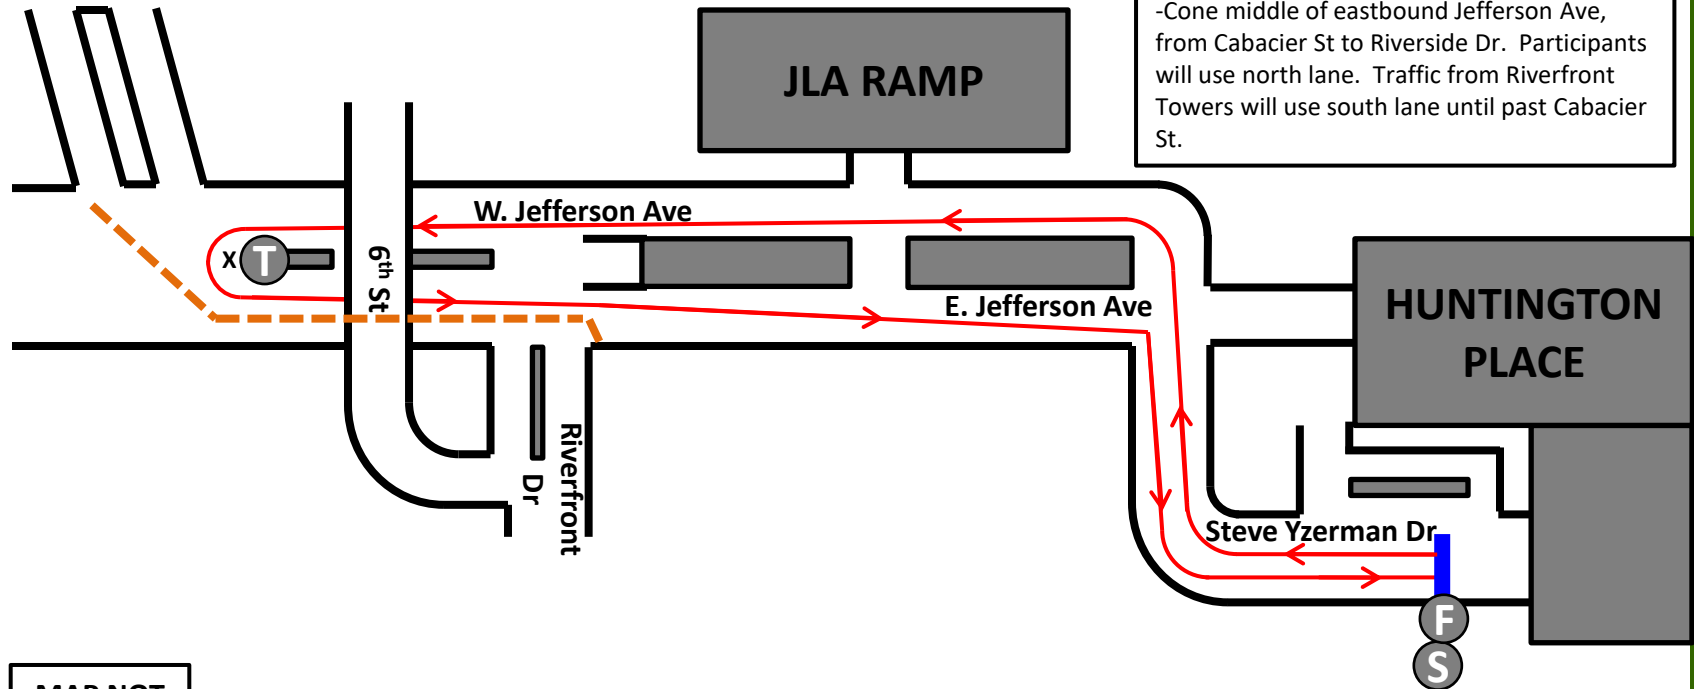

**Blue Cross
Blue Shield
Blue Care Network**
of Michigan

Mashed Potato Mile 2024

START-FINISH: Steve Yzerman Dr, west of Huntington Place overhang.

TURNAROUND: W. Jefferson, west of the end of the curbed median, east of Cabacier St.

CONE INSTRUCTIONS – JEFFERSON AVE:

-Cone middle of eastbound Jefferson Ave, from Cabacier St to Riverside Dr. Participants will use north lane. Traffic from Riverfront Towers will use south lane until past Cabacier St.

MAP NOT TO SCALE