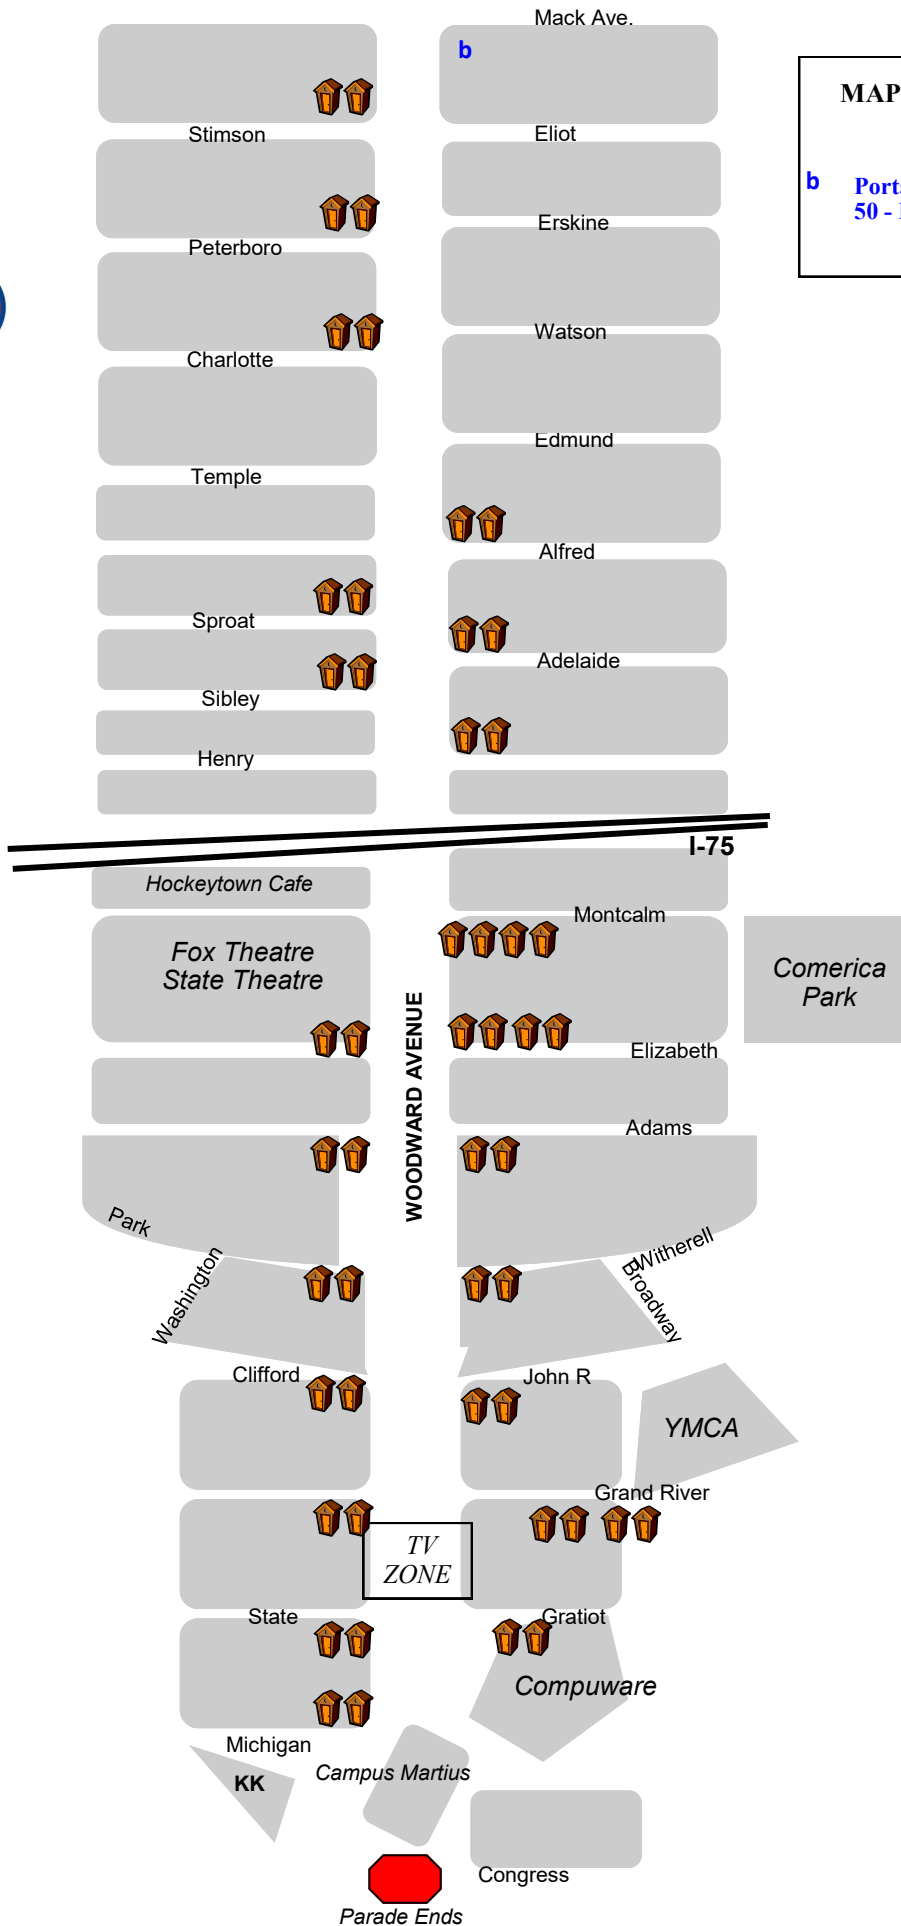

America's Thanksgiving Parade

Portable Restroom Location Map

MAP LEGEND

- F** Floats
- Mix
- Step-off
- Portable Restrooms (21)

←BURROUGHS→

←PIQUETTE→

←ANTIONETTE (NOT FOR USE)→

←EDEL FORD FREEWAY SERVICE DRIVE→

America's Thanksgiving Parade

Portable Restroom Location Map

- Warren (4)
- Hancock (2)
- Forest (2)
- Garfield (2)
- Canfield (2)
- Willis (2)
- Alexandrine (2)
- Seldon (2)
- Parson (2)

MAP LEGEND

b Portable Restrooms
20 - Restrooms

America's Thanksgiving Parade

Portable Restroom Location Map

MAP LEGEND

b Portable Restrooms
50 - Restrooms

- Stimson (2)
- Erskine (2)
- Charlotte (2)
- Alfred (2)
- Sproat (2)
- Adelaide (2)
- Sibley (2)
- Henry (2)
- Montcalm (4)
- Elizabeth (6)
- Adams (4)
- Park / Witherell (4)
- Clifford / John R (4)
- Grand River (6)
- State / Gratiot (4)
- Michigan (2)

America's Thanksgiving Parade Portable Restroom Location Map

Campus Martius

←Fort

←Griswold→

MAP LEGEND

- i Parking
- b** Portable Restrooms
5 - Restrooms

←Shelby→

←Congress