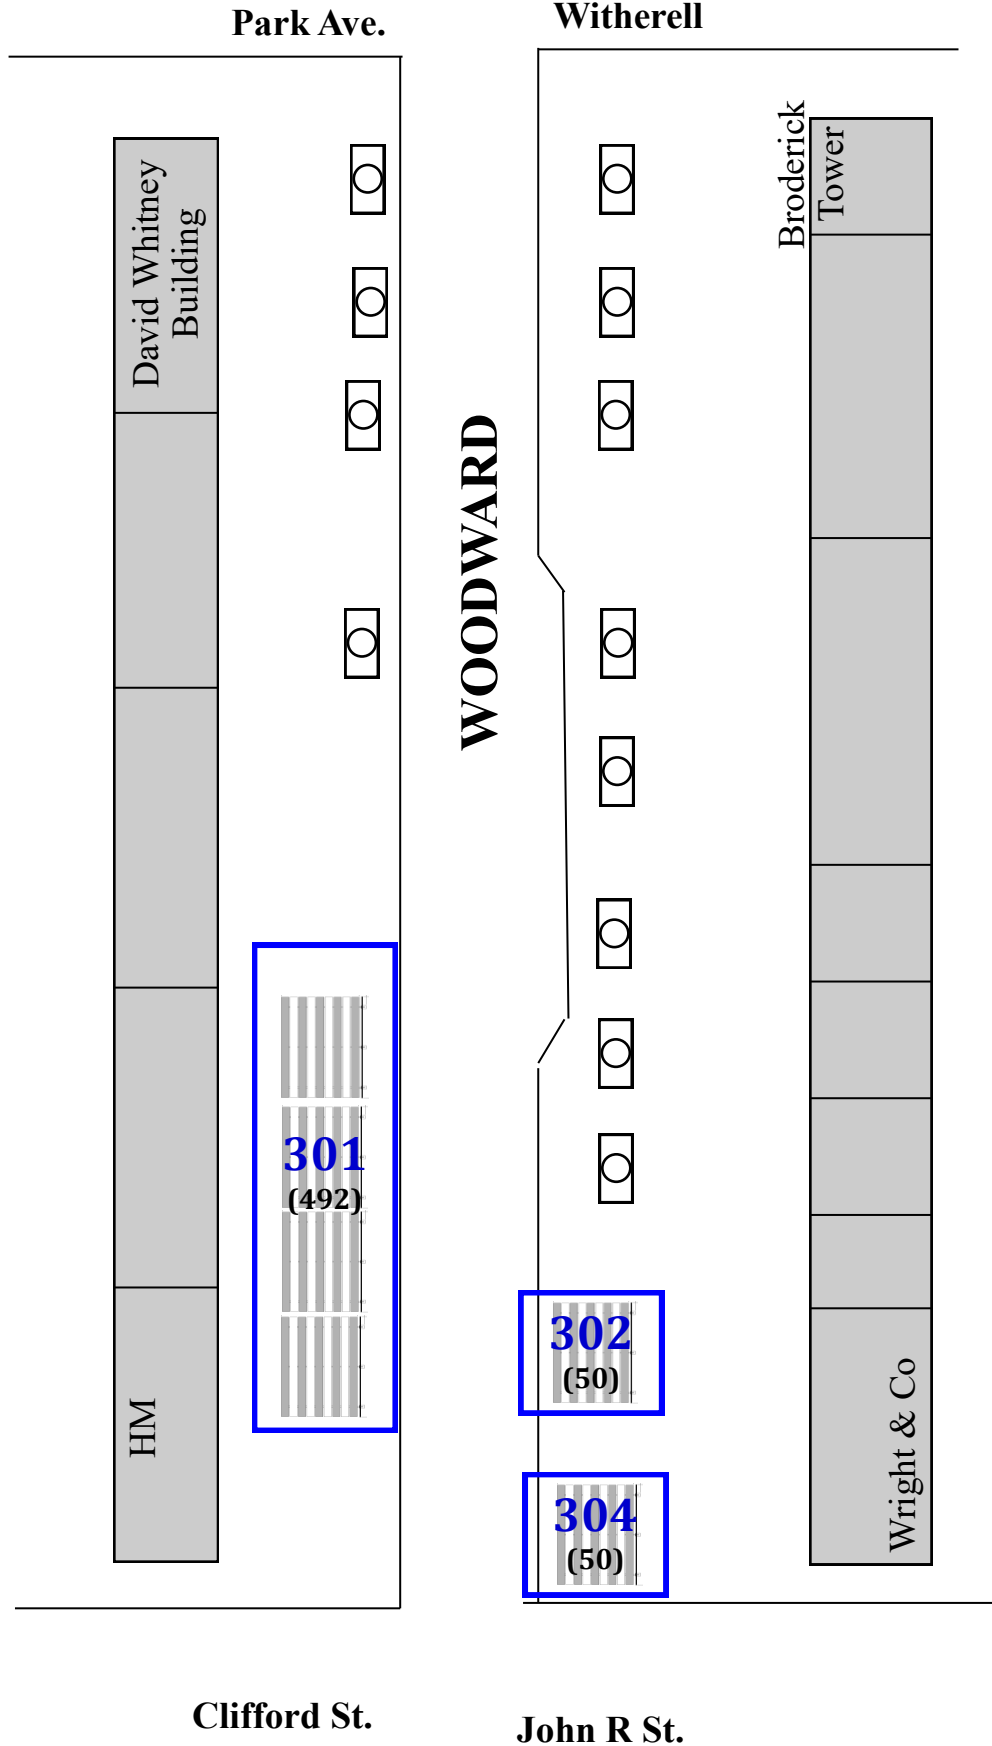

2022 America's Thanksgiving Parade®
presented by Gardner White
DETROIT PEOPLE MOVER Grandstands