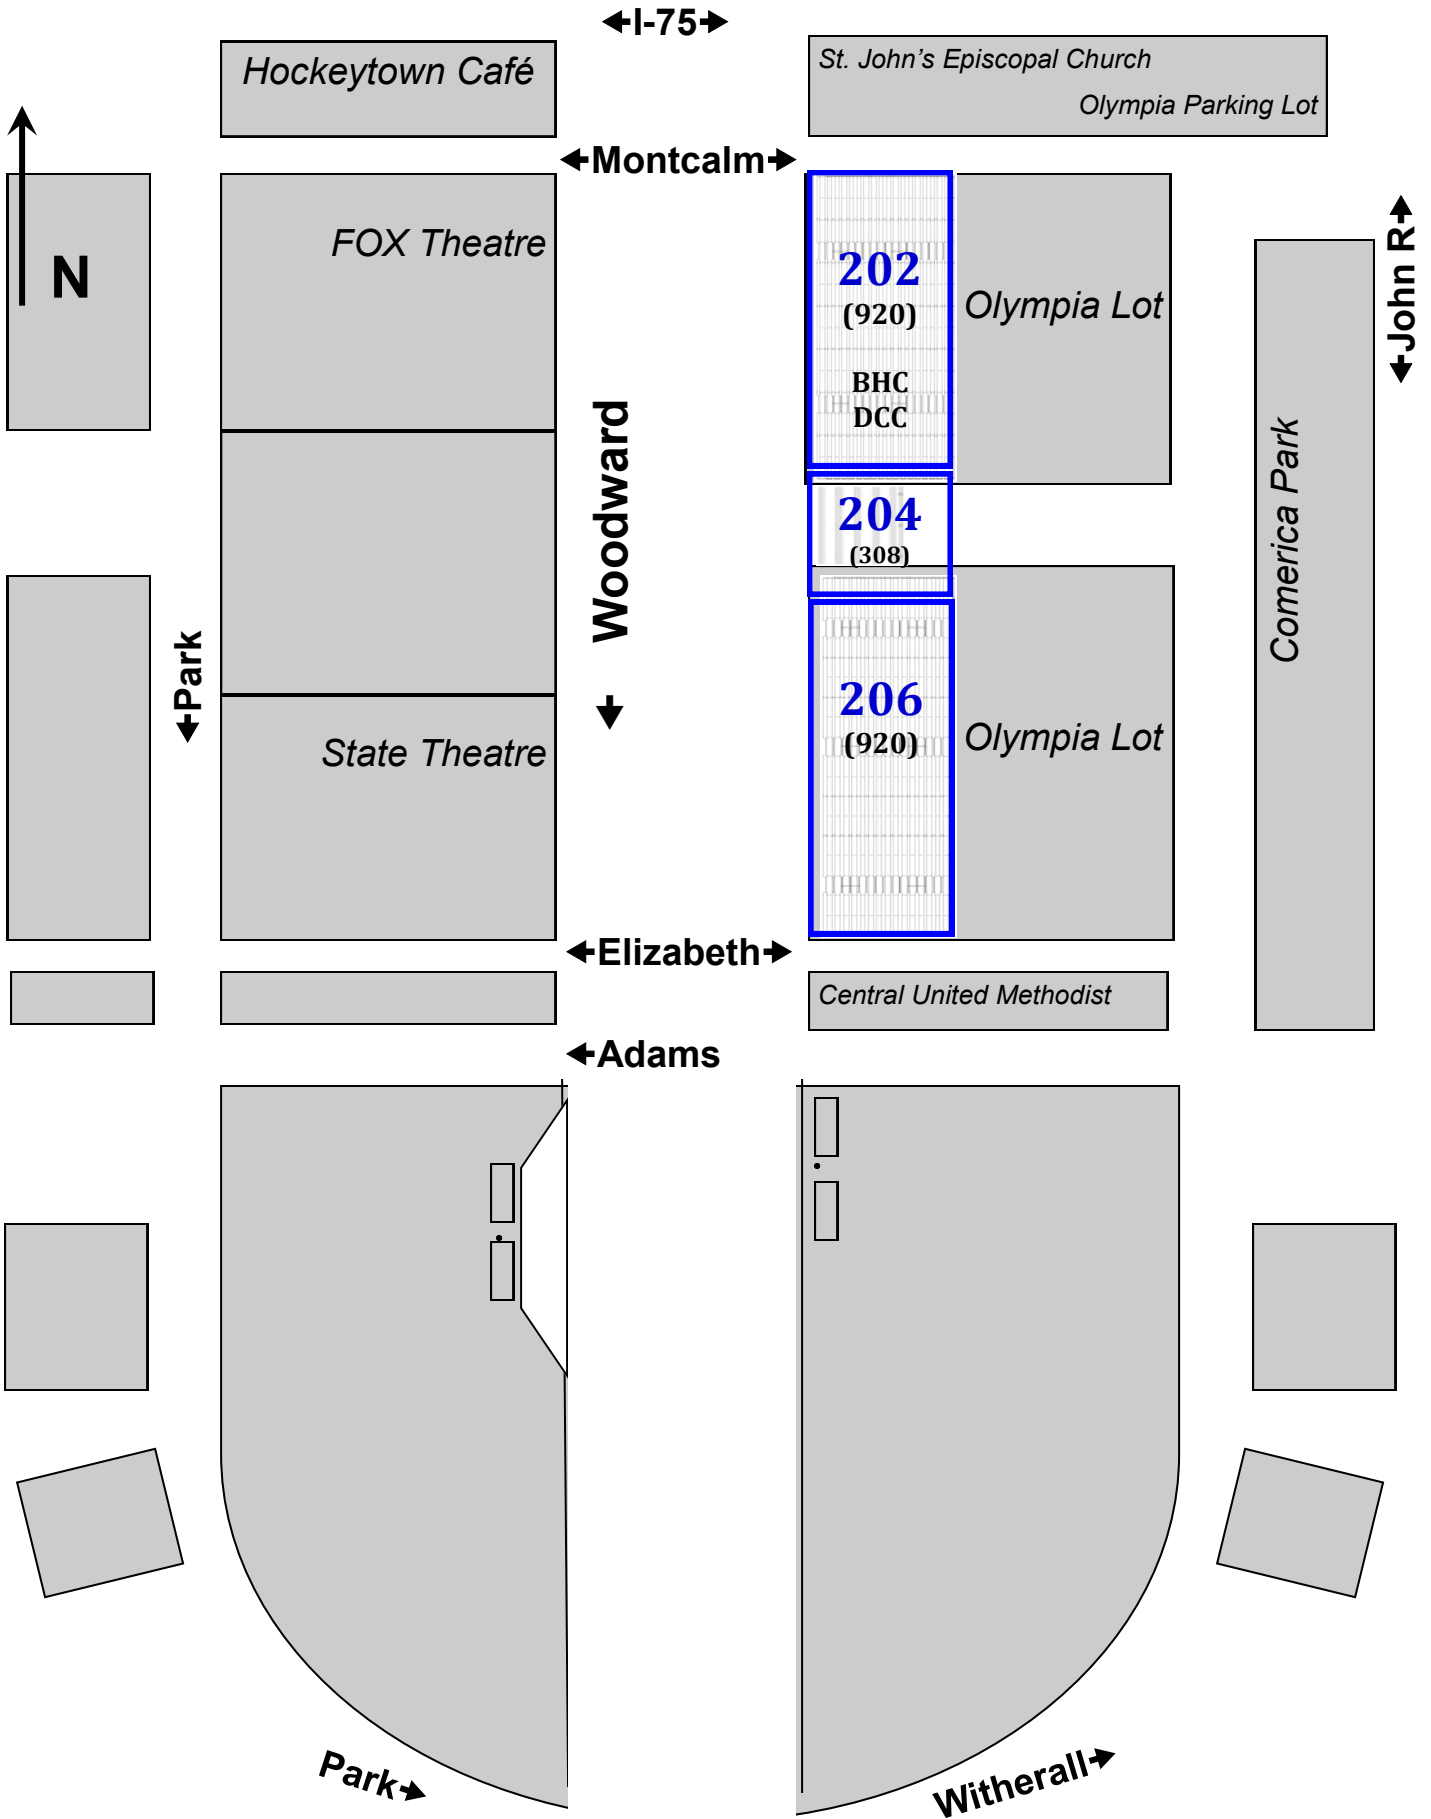

2022 America's Thanksgiving Parade®
 presented by Gardner White
PARADE STEP-OFF Grandstands

as of
 07.12.22

Not to Scale

 Step-Off

 Light Pole

 Tree

 Grandstands

2022 America's Thanksgiving Parade®
presented by Gardner White
DETROIT BLUE ZONE Grandstands

Grand River

Grand River

2022 America's Thanksgiving Parade®

presented by Gardner White

TV ZONE STAGING Grandstands

2022 America's Thanksgiving Parade® presented by Gardner White
CELEBRATION ZONE + CAMPUS MARTIUS Grandstands

- NOT TO SCALE
-  Planter Box
 -  Planter Box
 -  Light Pole
 -  Fire Hydrant
 -  Bike Rack

Woodward

←Michigan→

←Monroe→

←STATE

←GRATIOT

Ernst & Young

Park Rite Parking Deck

604
(50)

606
(50)

608
(50)

610
(50)

TBD - Best Seat
10' x 10'

Calexico

Texas de Brazil

One Campus Martius