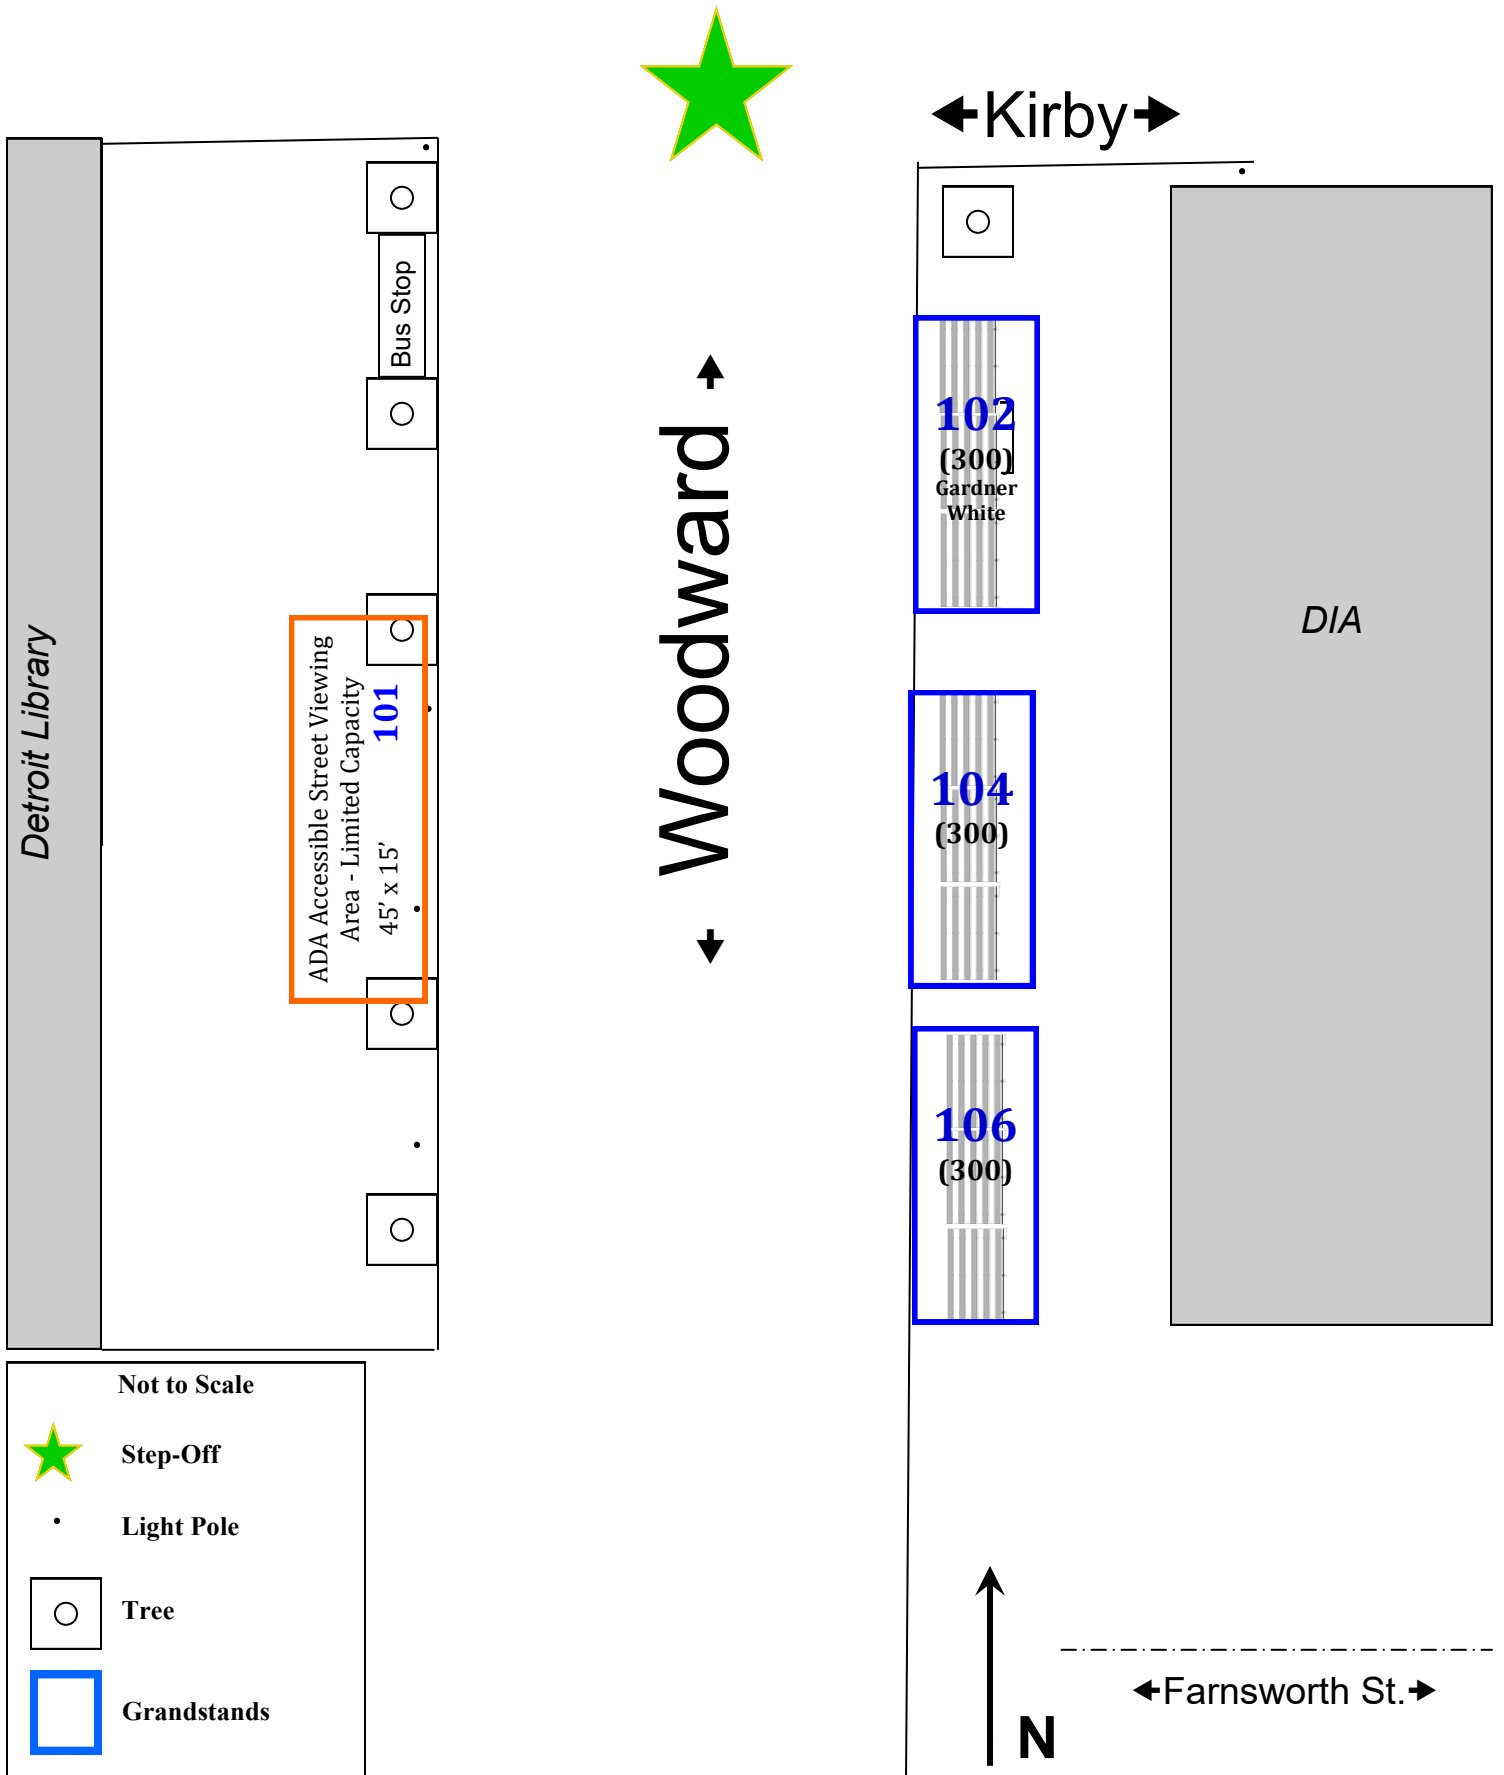

2022 America's Thanksgiving Parade®
 presented by Gardner White
PARADE STEP-OFF Grandstands

as of
 07.12.22

Not to Scale

 Step-Off

 Light Pole

 Tree

 Grandstands

2022 America's Thanksgiving Parade®
presented by Gardner White
DETROIT BLUE ZONE Grandstands

- NOT TO SCALE
-  Planter Box
 -  Planter Box
 -  Light Pole
 -  Fire Hydrant
 -  Bike Rack

Woodward

←Michigan→

←Monroe→

←STATE

←GRATIOT

Ernst & Young

Park Rite Parking Deck

CVS

1001 Woodward

AVALON
INTERNATIONAL BREWERS

601
(272)

603
(68)

605
(172)
CMU

701
(100)

602
(84) WDIV

604
(50)

606
(50)

608
(50)

610
(50)

TBD - Best Seat
10' x 10'

Calexico

Texas de Brazil

One Campus Martius