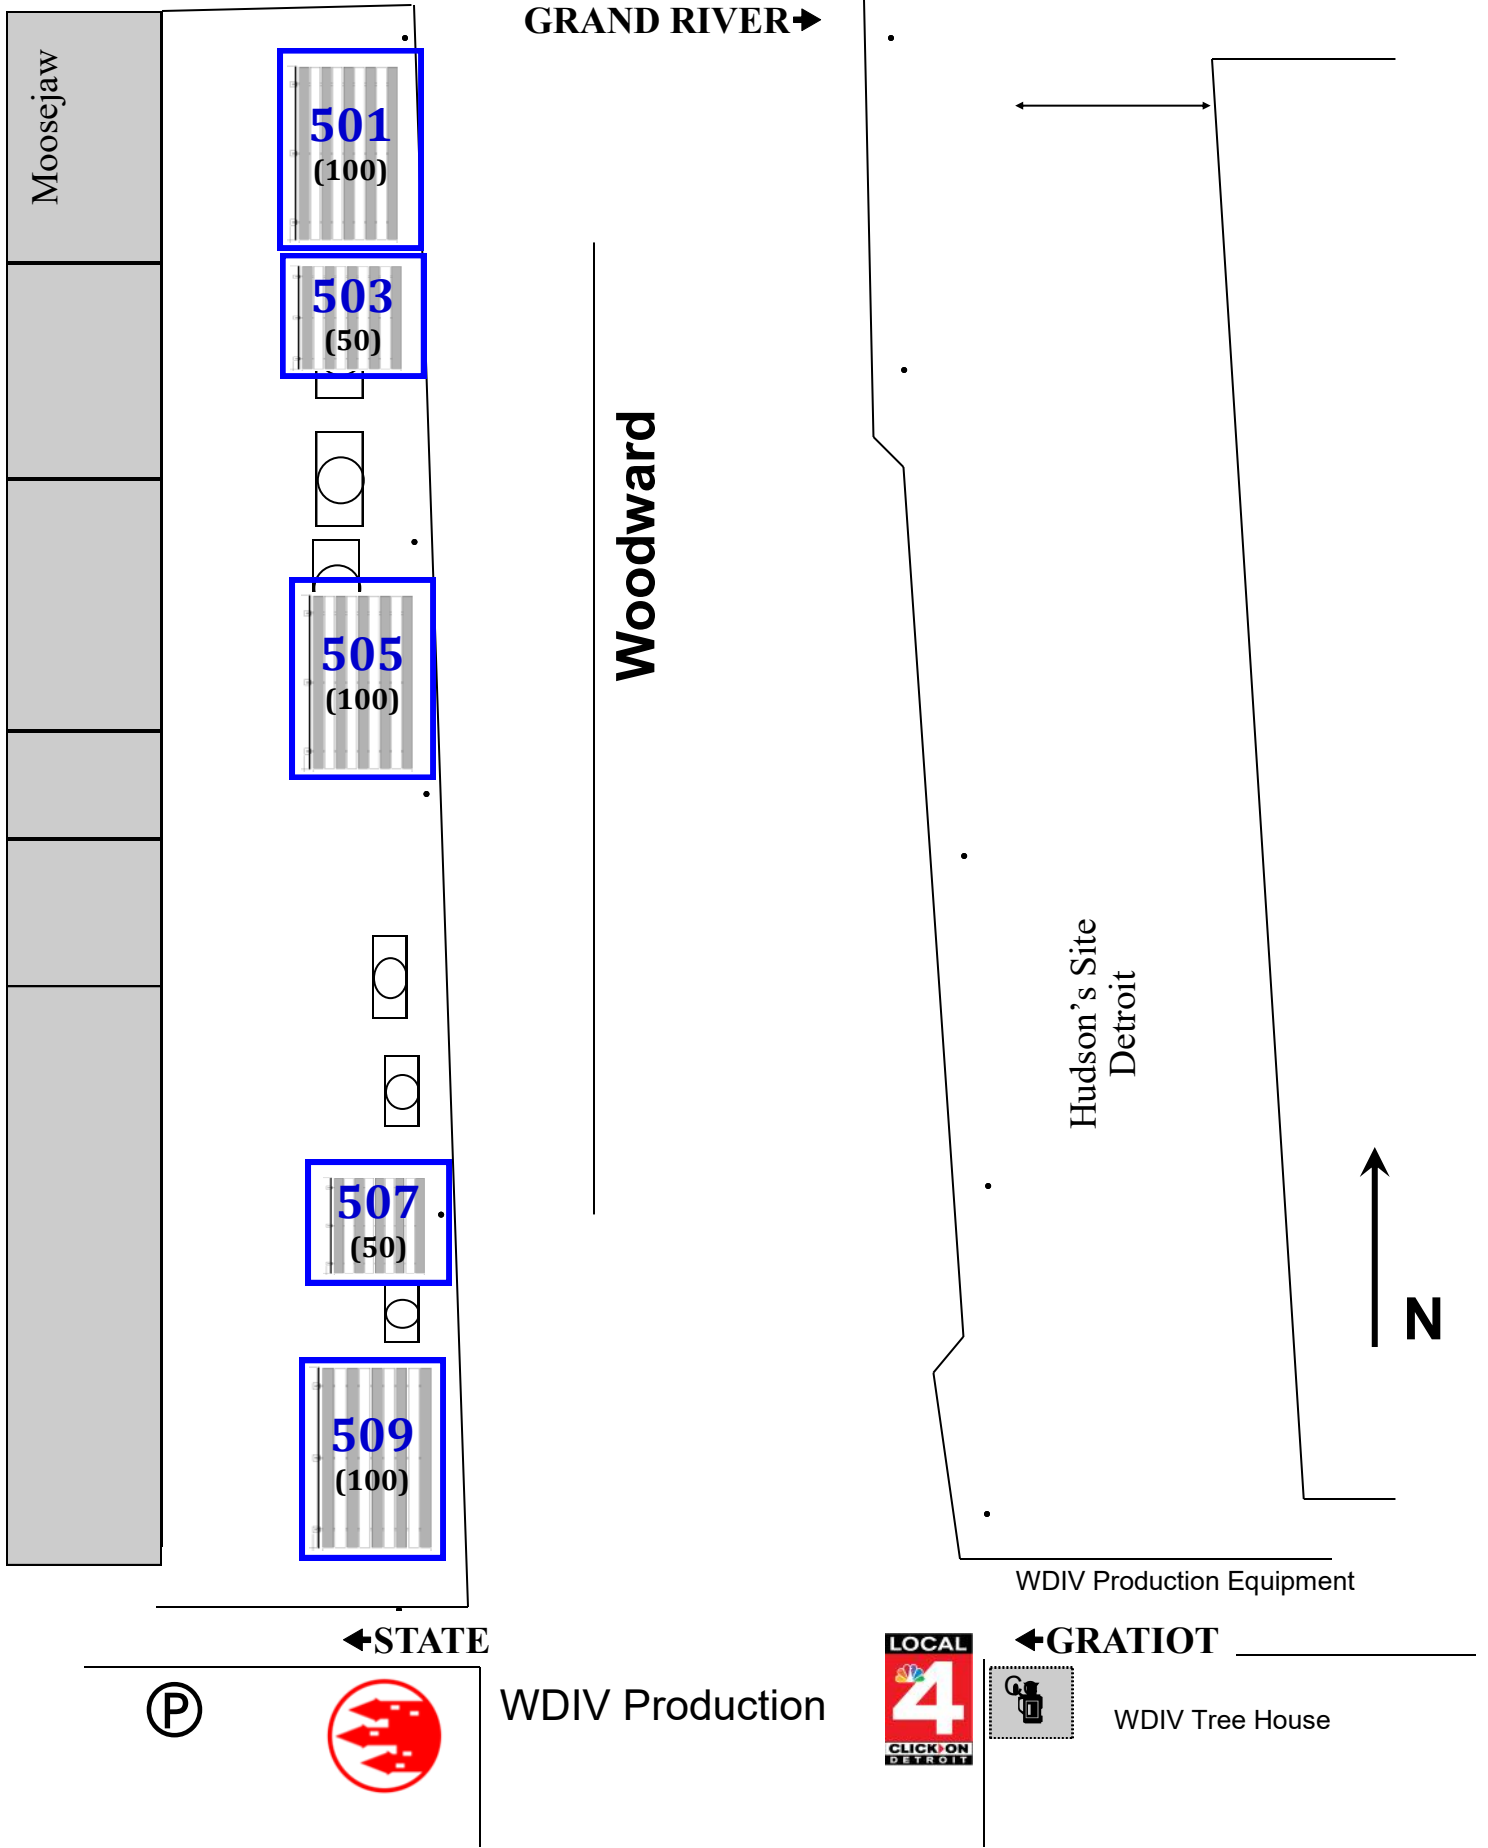

2022 America's Thanksgiving Parade®

presented by Gardner White

TV ZONE STAGING Grandstands