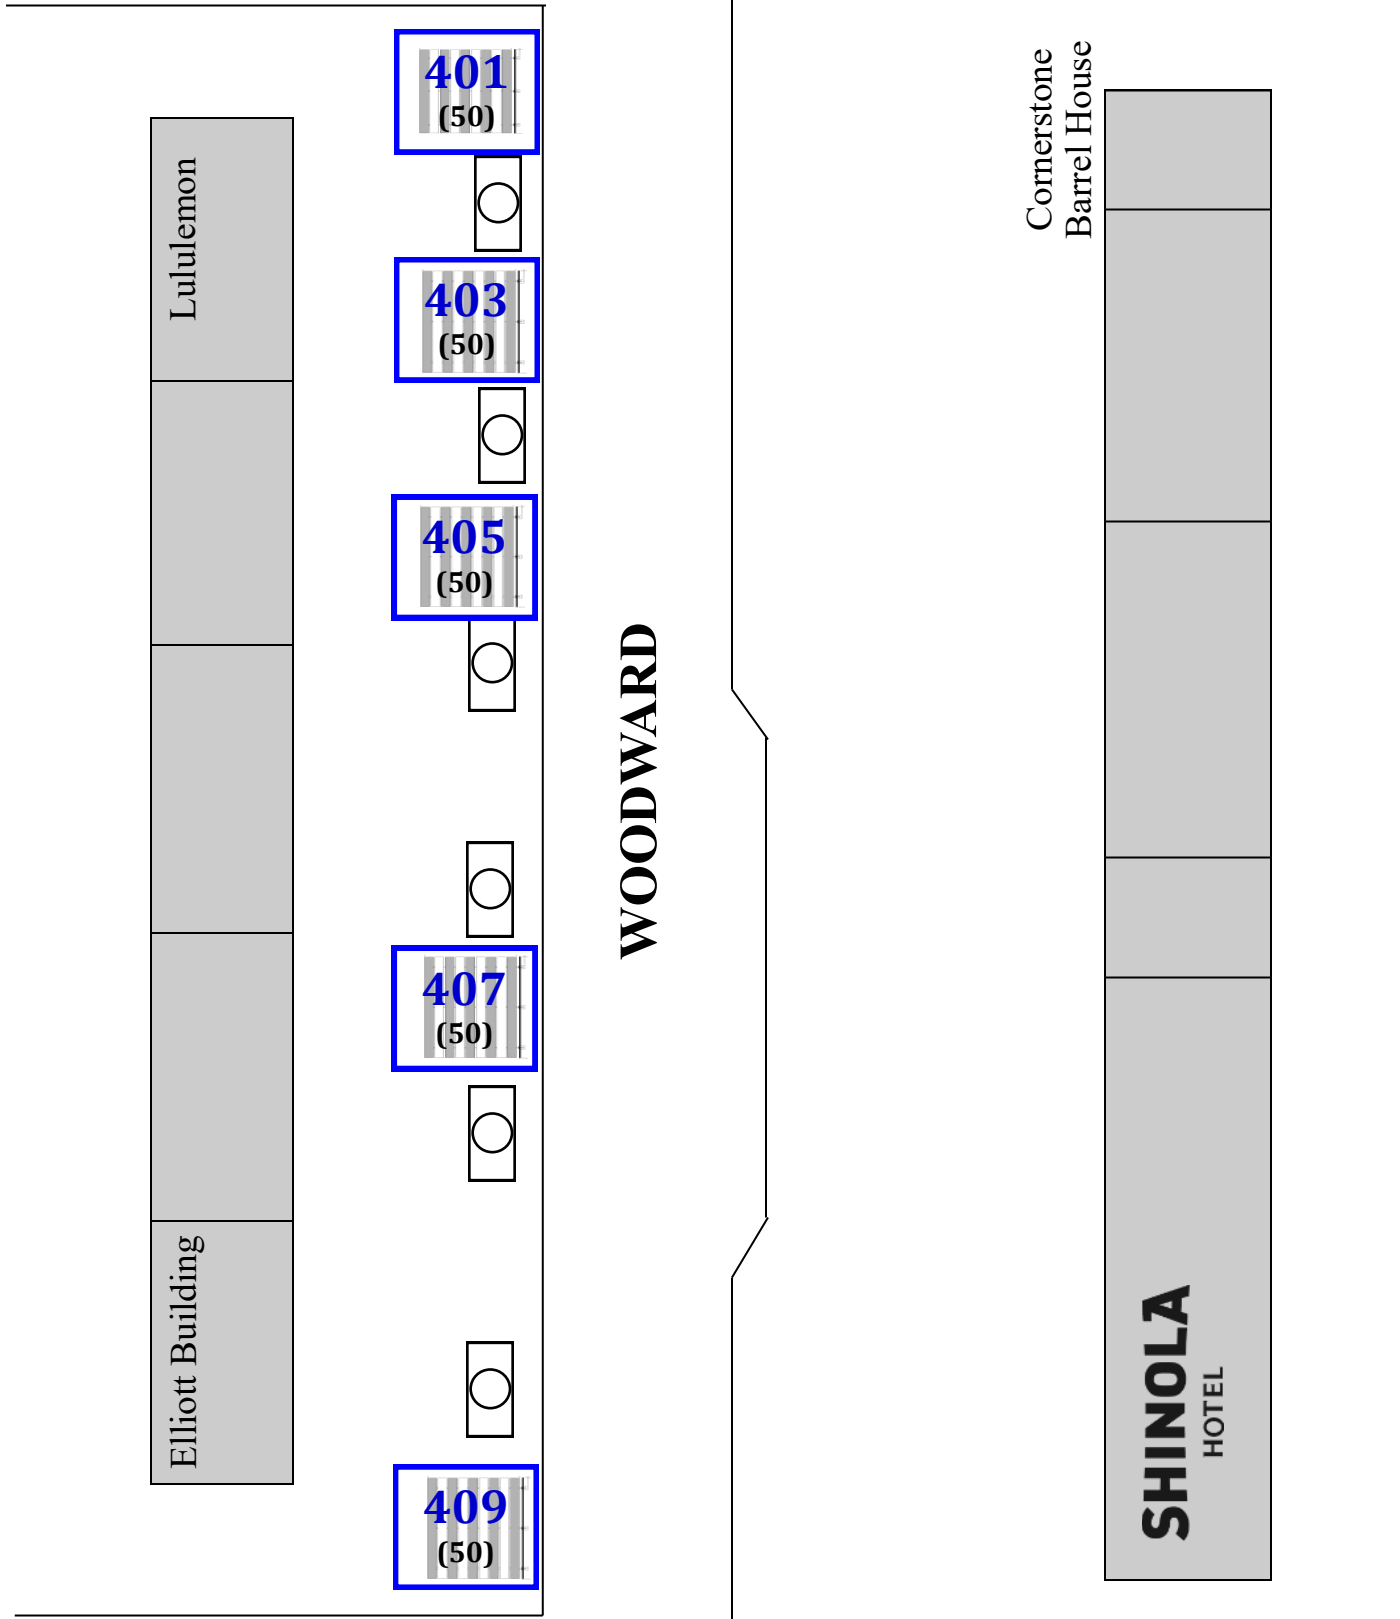

2022 America's Thanksgiving Parade®
presented by Gardner White
SHOPPING DISTRICT Grandstands

Clifford

John R

Grand River

Grand River