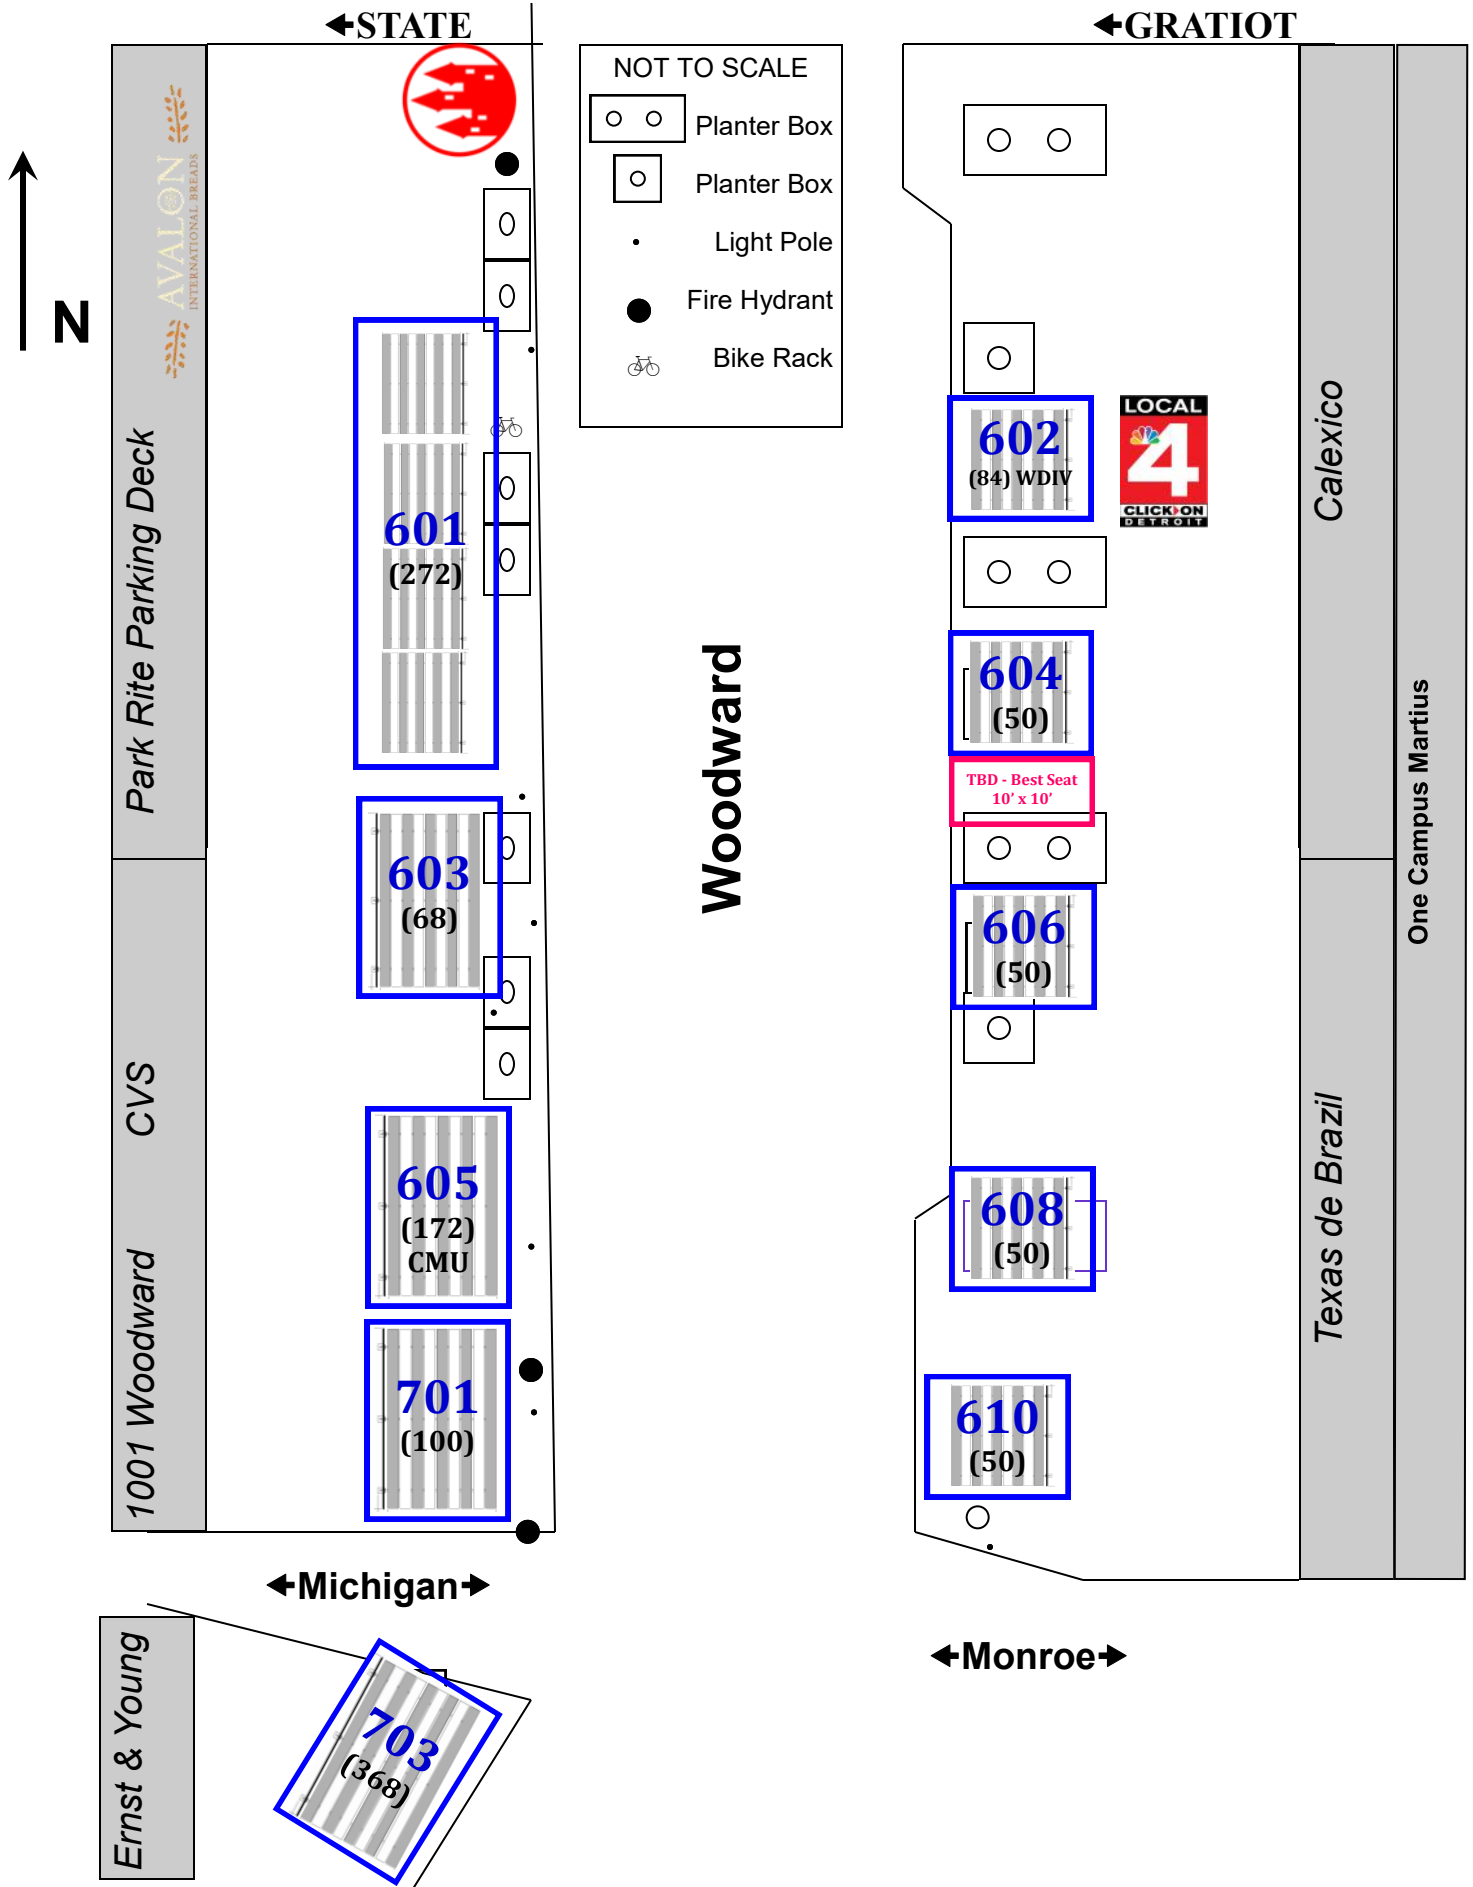

Grand River

Grand River

2022 America's Thanksgiving Parade®

presented by Gardner White

TV ZONE STAGING Grandstands

2022 America's Thanksgiving Parade® presented by Gardner White
CELEBRATION ZONE + CAMPUS MARTIUS Grandstands

- NOT TO SCALE
-  Planter Box
 -  Planter Box
 -  Light Pole
 -  Fire Hydrant
 -  Bike Rack

Woodward

←Michigan→

←Monroe→

←STATE

←GRATIOT

Ernst & Young

Park Rite Parking Deck

604
(50)

606
(50)

608
(50)

610
(50)

TBD - Best Seat
10' x 10'

Calexico

Texas de Brazil

One Campus Martius