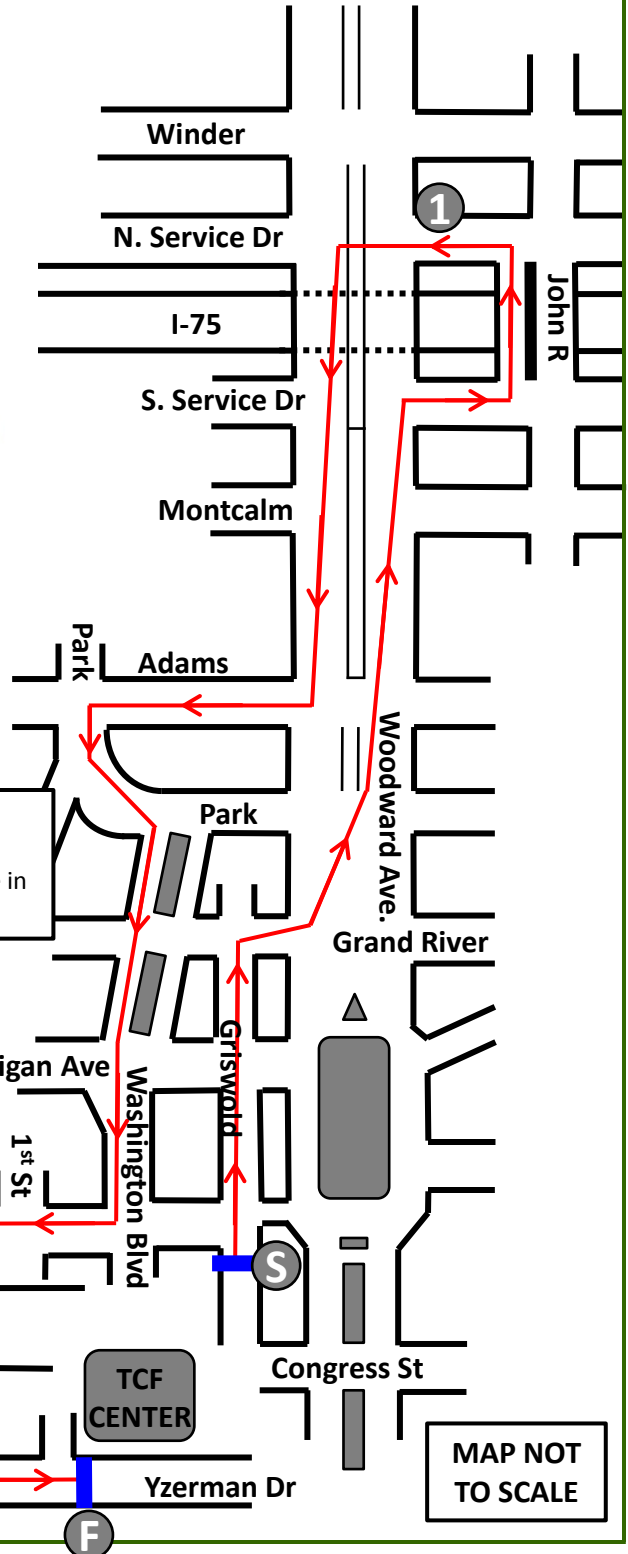

Strategic Staffing Solutions 5K

LANE RESTRICTIONS – WOODWARD AVE:
-On Woodward Ave, between Park Ave and Warren Ave, keep right of boulevard or yellow left turn lane in both directions.

MAP NOT TO SCALE