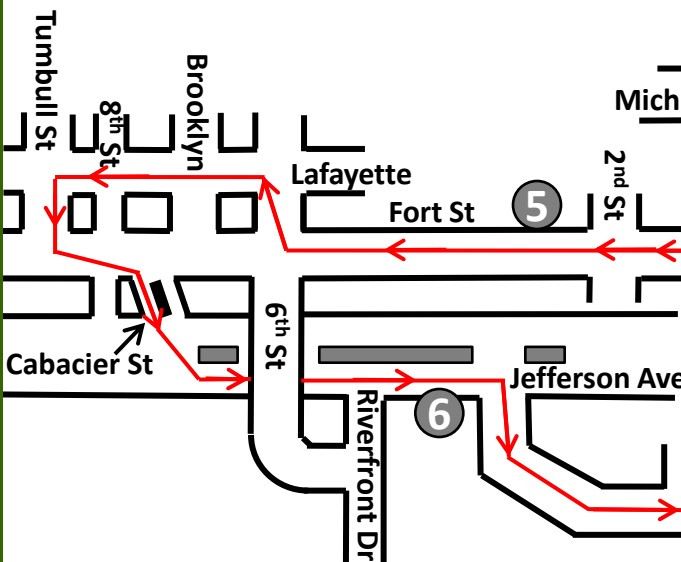

Strategic Staffing Solutions

Turkey Trot 10K

LANE RESTRICTIONS – WOODWARD AVE:
 -On Woodward Ave, between Park Ave and Warren Ave, keep right of boulevard or yellow left turn lane in both directions.

MAP NOT TO SCALE