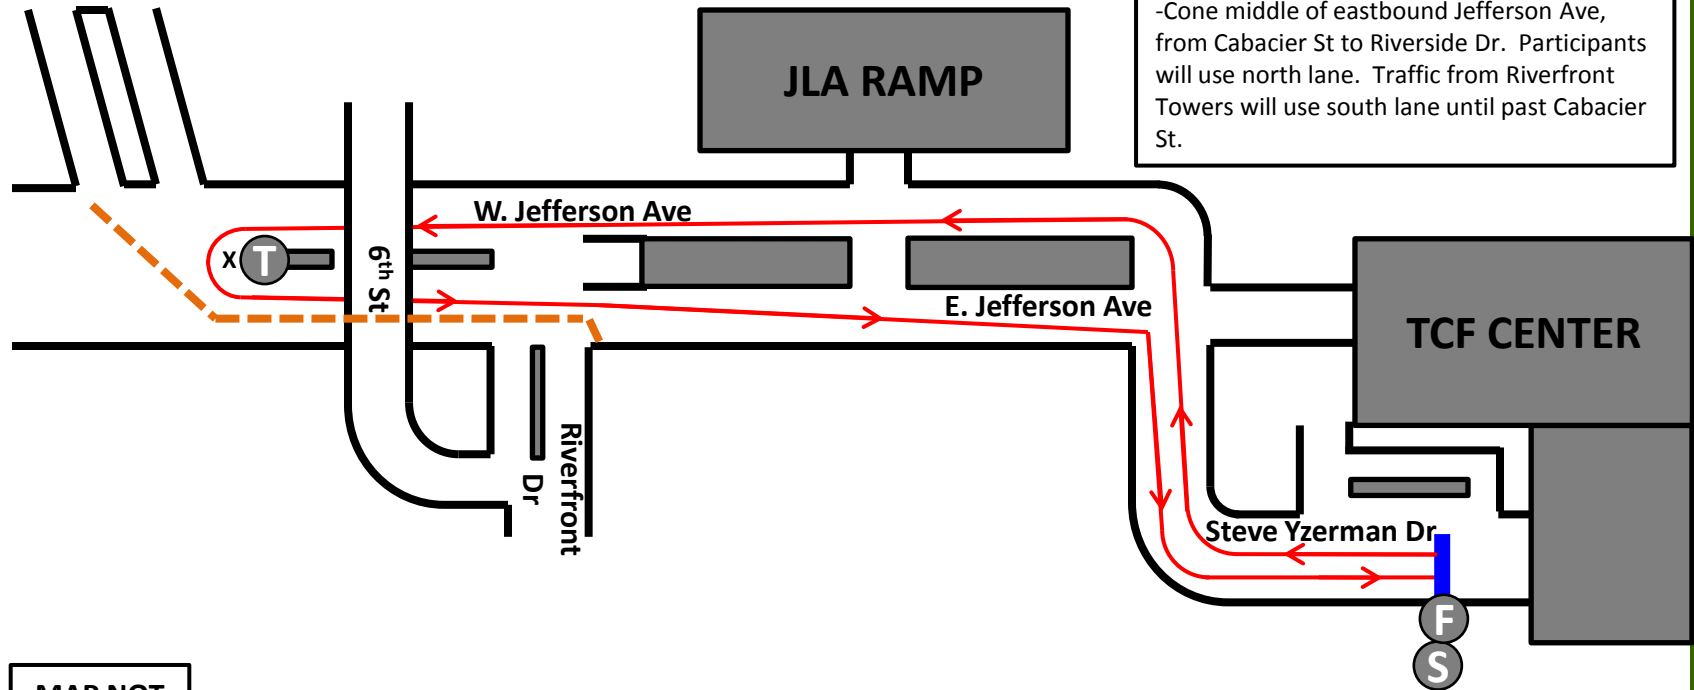

**Blue Cross
Blue Shield
Blue Care Network**
of Michigan

Mashed Potato Mile 2021

START-FINISH: Steve Yzerman Dr, west of TCF Center overhang.

TURNAROUND: W. Jefferson, west of the end of the curbed median, east of Cabacier St.

CONE INSTRUCTIONS – JEFFERSON AVE:

-Cone middle of eastbound Jefferson Ave, from Cabacier St to Riverside Dr. Participants will use north lane. Traffic from Riverfront Towers will use south lane until past Cabacier St.

MAP NOT TO SCALE